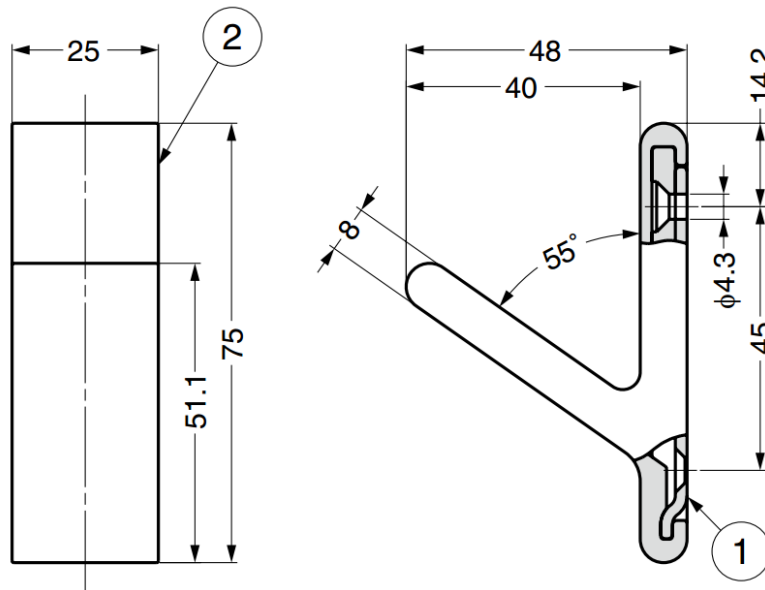

### Parts Included

- Countersunk head tapping screw 4×30

No.	Part Name	Material	Finish
①	Base	Stainless Steel (SUS304)	Plain
②	Cover	Silicone Rubber (Q)	Plain

Part No.	Colour	Load Capacity	
GPXB-GN05-111-DG	Dark Grey	80 N	8.1 kg
GPXB-GN05-111-BR	Brown		
GPXB-GN05-111-BE	Beige		